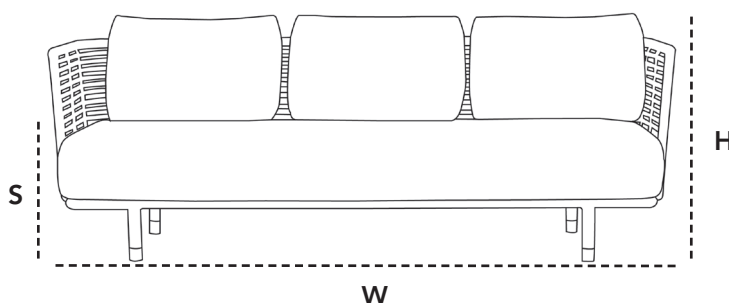

Dimensioner/Dimensions/Dimensionen

W	222cm	87.5"
D	90cm	35.5"
H	72,5cm	28.6"
S	40cm	15.8"
Wgt	58kg	127.87lbs

Hynde/Cushions/Kissen

Y124 Off white	7543 Swipe fabric
W	207cm 81.5"
Y125 Grey	D 83cm 32.7"
H	21cm 8.3"
Y125 Light grey	Wgt 26kg 57.40lbs

YSN94 White	7543 Cane-line Natté
W	207cm 81.5"
YSN95 Grey	D 83cm 32.7"
H	21cm 8.3"
YSN96 Light grey	Wgt 26kg 57.40lbs
YSN98 Black