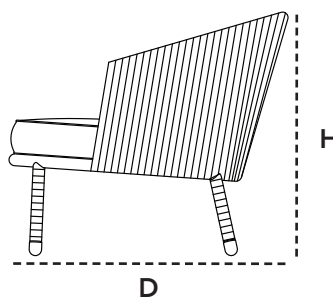

Dimensioner/Dimensions/Dimensionen

W	75cm	29.6"
D	85cm	33.5"
H	75cm	29.6"
S	43cm	17"
Wgt	18kg	39.68lbs

Hynde/Cushions/Kissen

Y124 Off white	7443 Swipe fabric	
W	72cm	28.4"
Y125 Grey	D	83cm 32.7"
H	21cm	8.3"
Y125 Light grey	Wgt	13,5kg 29.76lbs

YSN94 White	7443 Cane-line Natté	
W	72cm	28.4"
YSN95 Grey	D	83cm 32.7"
H	21cm	8.3"
YSN96 Light grey	Wgt	13,5kg 29.76lbs
YSN98 Black