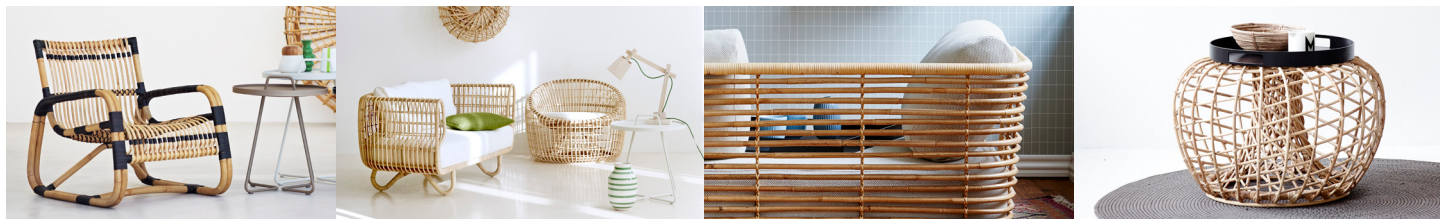

Rattan

Vedligeholdelsesvejledning/Maintenance/Pflegehinweise

Materiale

Rattan er en slyngplante fra junglen. Rattan tilhører palmefamilien og gror på træer og planter i regnskoven. Der er ca. 600 arter af rattan. Cane-line bruger kun den bedste og stærkeste til møbelproduktion.

Bæredygtighed

Rattan er meget hurtigvoksende, som gør det til et meget bæredygtigt materiale. Det yderste lag af rattanplanten pilles af og bliver brugt til at flette med. Kernen af rattan bliver brugt til møbelproduktion på grund af dets specielle materiale og fleksibilitet, som gør det muligt at udarbejde helt unikt og meget komfortabelt design.

Rattan produktion under fornuftige forhold

Cane-line sikrer bæredygtighed i forhold til miljøet og de menneskelige forhold i det samfund, som har så dybe rødder forankret i rattan produktion. Al forarbejdning foretages i henhold til den internationale standard SA8000 (Social ansvarlighed) og ISO 14001 (arbejds miljøstandard).

Vedligeholdelse, rengøring og opbevaring

Rattan er kun til indendørs brug. Til den daglige rengøring og vedligeholdelse anbefales det at bruge en opvredet klud. En eller 2 gange årligt anbefales det at vaske møblet med lunkent vand og sæbespån og efterfølgende aftørre med en tør klud.

Material

Rattan is the rascal of the jungle. Rattan belongs to the palm family. Rattan is a climbing plant, that grows over trees and other plants in the rainforest. There are about 600 species of rattan. Cane-line uses only the best and strongest for furniture production.

Sustainable

Rattan is an incredibly fast growing palm, which makes it a very sustainable material. The outer layer of the rattan plant is peeled off and used for weaving. The core of the rattan is used to make furniture, which due to its movement and flexibility enables it to create a unique and very comfortable design.

Rattan production under proper conditions

Cane-line ensures sustainability in relation to the environment and human relationship in a society, which has its roots deeply embedded in rattan. All processing is conducted in accordance with the international certifications SA8000 (social responsibility) and ISO14001 (environmental management).

Maintenance, cleaning & storing

Rattan is only for indoor use. For cleaning and daily maintenance, use a wrung cloth. Once to twice yearly clean with white soap flakes and lukewarm water wiping off extra fluid with a dry cloth.

Material

Rattan ist eine Schlingpflanze aus dem Dschungel. Rattan gehört zur Palmenfamilie und wächst über Bäume und andere Pflanzen im Regenwald. Es gibt ungefähr 600 Arten von Rattan. Cane-line verwendet nur das Beste und Stärkste für die Möbelproduktion.

Nachhaltigkeit