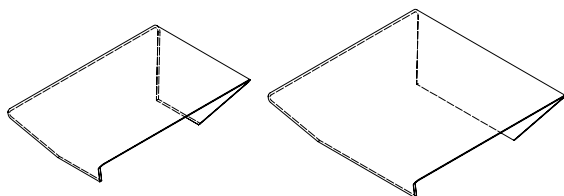

Rubino

design Studio Sovet

SOVET

ITALIA

Tavolino in vetro curvo trasparente
extrachiaro, fumé o laccato mono o
bicolore.

Extralight, smoked or lacquered mono or
two-tones bent glass coffee table.

FORME E DIMENSIONI / SHAPES AND DIMENSIONS

110x70x29h

110x110x29h

110x90x29h

FINITURE TOP / TOP FINISHES

VETRO EXTRACHIARO / VETRO FUMÉ
EXTRALIGHT GLASS / SMOKED GLASS

VETRO EXTRACHIARO
EXTRALIGHT GLASS

TETE / TTF

Lacquered
Cat. B/D