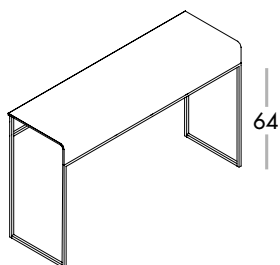

Nido

design Lievore Altherr Molina

Console con struttura in metallo, varie finiture. Top in vetro curvo laccato, vari colori.

Console with metal structure, various finishes. Lacquered bent glass top, various colours.

SOVET

ITALIA

FORME E DIMENSIONI / SHAPES AND DIMENSIONS

130x40x78h

FINITURE STRUTTURA / STRUCTURE FINISHES

Cromo lucido/Polished chrome

LC

Metallo laccato/Lacquered metal