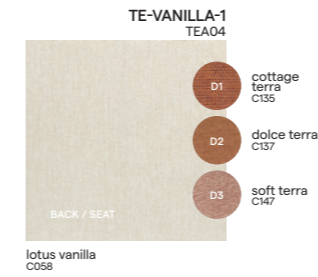

Collection overview

Cord square 1S / 1S36

Cord square chair / CH18

Cord square 2.5S / 2S97

Large middle seat / ARMSL

Cord square coffee table / CT83

Cord square medium footstool / sidetable / FR81

Cord square sidetable / CT84

Materials & colours

Frame - finishing

wicker

2W23
camel
2,8 mm

Suggested colour combinations

Feeling inspired?

Step into our world of outdoor luxury at any moment and discover your ideal Manutti setting online.