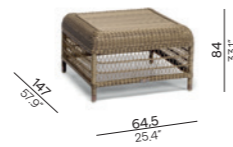

Collection overview

Cord square 1S / 1S36

Cord square chair / CH18

Cord square 2.5S / 2S97

Large middle seat / ARMSL

Cord square coffee table / CT83

Cord square medium footstool / sidetable / FR81

Cord square sidetable / CT84

Materials & colours

Frame - finishing

wicker

2W23
camel
2,8 mm

Suggested colour combinations

Feeling inspired?

Step into our world of outdoor luxury at any moment and discover your ideal Manutti setting online.