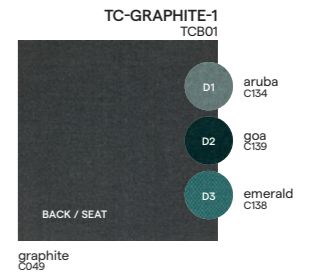

Collection overview

Cord square 1S / 1S36

Cord square chair / CH18

Cord square 2.5S / 2S97

Large middle seat / ARMSL

Cord square coffee table / CT83

Cord square medium footstool / sidetable / FR81

Cord square sidetable / CT84

Materials & colours

Frame - finishing

wicker

2W23
camel
2,8 mm

Suggested colour combinations

Feeling inspired?

Step into our world of outdoor luxury at any moment and discover your ideal Manutti setting online.