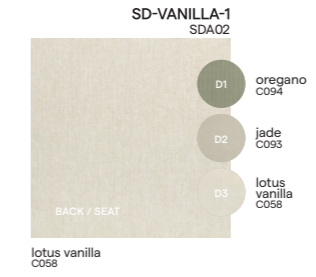

Collection overview

Cord square 1S / 1S36

Cord square chair / CH18

Cord square 2.5S / 2S97

Large middle seat / ARMSL

Cord square coffee table / CT83

Cord square medium footstool / sidetable / FR81

Cord square sidetable / CT84

Materials & colours

Frame - finishing

wicker

2W23
camel
2,8 mm

Suggested colour combinations

Feeling inspired?

Step into our world of outdoor luxury at any moment and discover your ideal Manutti setting online.