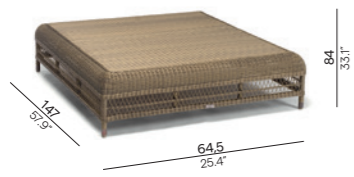

Collection overview

Cord square 1S / 1S36

Cord square chair / CH18

Cord square 2.5S / 2S97

Large middle seat / ARMSL

Cord square coffee table / CT83

Cord square medium footstool / sidetable / FR81

Cord square sidetable / CT84

Materials & colours

Frame - finishing

wicker

2W23
camel
2,8 mm

Suggested colour combinations

Feeling inspired?

Step into our world of outdoor luxury at any moment and discover your ideal Manutti setting online.