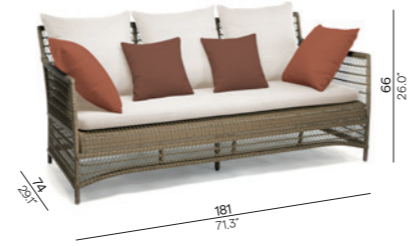

Collection overview

Cord square 1S / 1S36

Cord square chair / CH18

Cord square 2.5S / 2S97

Large middle seat / ARMSL

Cord square coffee table / CT83

Cord square medium footstool / sidetable / FR81

Cord square sidetable / CT84

Materials & colours

Frame - finishing

wicker

2W23
camel
2,8 mm

Suggested colour combinations

Feeling inspired?

Step into our world of outdoor luxury at any moment and discover your ideal Manutti setting online.