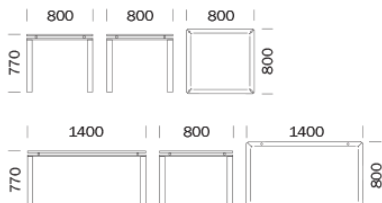

# LOGICO TL glass

DESIGN:  
PEDRALI R&D

Logico table, brushed stainless steel frame 60x20 mm, the legs are oriented at 45 degrees angle and directed towards the centre of the table. Frosted toughened glass top thickness 12 mm.

INFORMATION REQUEST

**DIMENSIONS:**

800x800x770h, 900x900x770h, 1400x800x770h,  
1800x900x770h